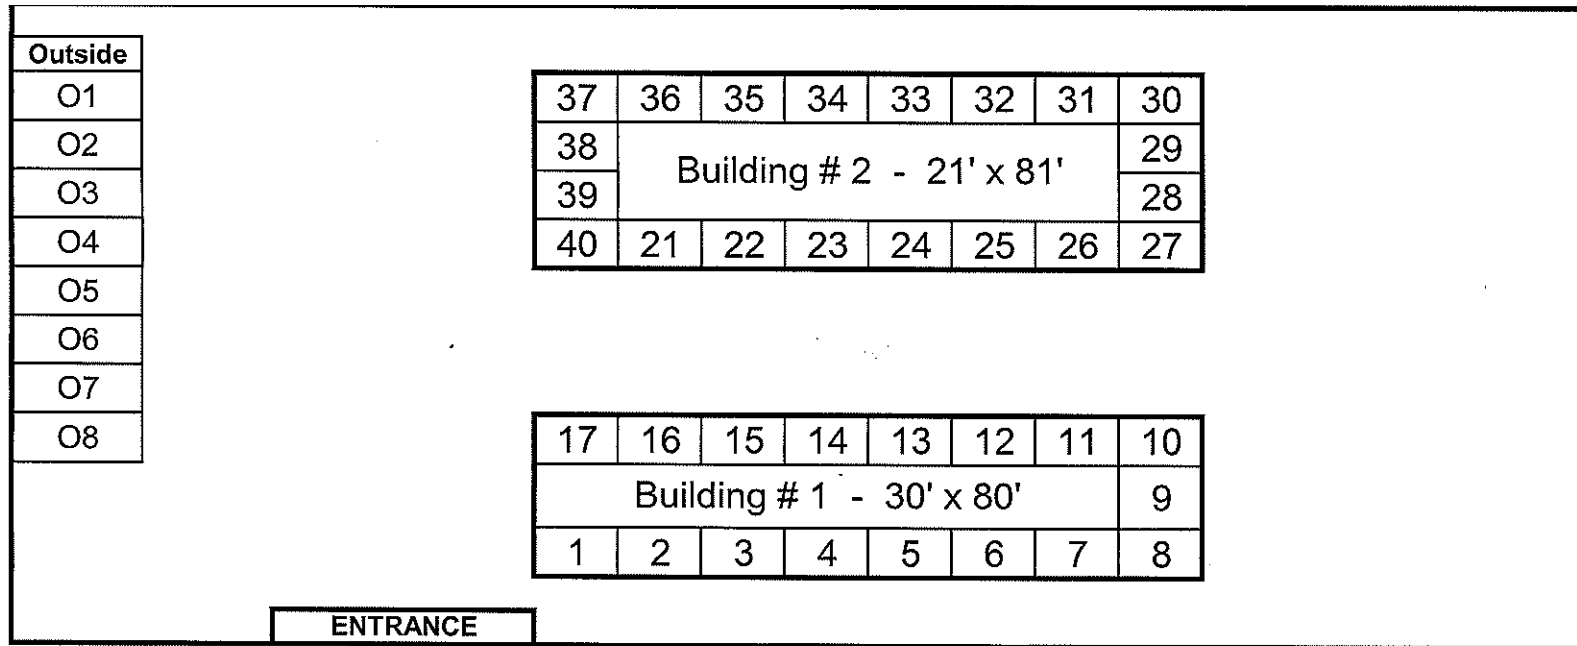

STORAGE UNIT FACILITY

Building # 1				Outside parking				Building # 2			
# 1	10 x 15	\$50.00	occupied	# O1	\$20.00			# 21	10 x 10	\$40.00	occupied
# 2	10 x 10	\$40.00		# O2	\$25.00	occupied	Trailer	# 22	10 x 10	\$40.00	occupied
# 3	10 x 15	\$50.00	occupied	# O3	\$25.00	occupied	Truck	# 23	10 x 10	\$40.00	occupied
# 4	10 x 10	\$40.00	occupied	# O4	\$20.00			# 24	10 x 10	\$40.00	
# 5	10 x 15	\$50.00		# O5	\$25.00	occupied	Trailer	# 25	10 x 10	\$25.00	occupied
# 6	10 x 10	\$40.00		# O6	\$20.00			# 26	10 x 10	\$40.00	
# 7	10 x 15	\$40.00	occupied	# O7	\$20.00			# 27	5 x 10	\$25.00	
# 8	10 x 10	\$40.00		# O8	\$20.00			# 28	5 x 10	\$25.00	
# 9	10 x 10	\$40.00		<div style="border: 2px solid black; padding: 10px; margin: 0 auto; width: 80%;"> <p style="margin: 0;">Location :</p> <p style="margin: 0;">14580 County Rd J</p> <p style="margin: 0;">Wauseon, Ohio 43567</p> </div>				# 29	5 x 10	\$25.00	occupied
# 10	10 x 10	\$40.00						# 30	5 x 10	\$25.00	
# 11	10 x 15	\$50.00	occupied					# 31	10 x 10	\$40.00	occupied
# 12	10 x 20	\$50.00	occupied					# 32	10 x 10	\$40.00	
# 13	10 x 15	\$60.00	occupied					# 33	10 x 10	\$40.00	occupied
# 14	10 x 20	\$60.00	occupied					# 34	10 x 10	\$40.00	
# 15	10 x 15	\$60.00	occupied					# 35	10 x 10	\$40.00	occupied
# 16	10 x 20	\$60.00	occupied					# 36	10 x 10	\$40.00	occupied
# 17	10 x 15	\$60.00	occupied					# 37	5 x 10	\$25.00	occupied
								# 38	5 x 10	\$25.00	
				# 39	5 x 10	\$25.00					
				# 40	5 x 10	\$25.00	occupied				